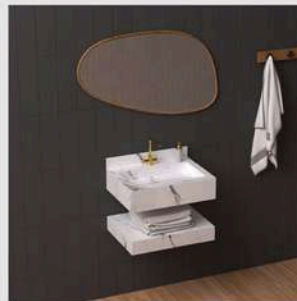

Offices

Shops

BASIN: 1000X450X150mm
SELF: 1000X450X100mm

SHAPE: HEXAGON
PEDESTEL: 800X500X500mm

SHAPE: STEP
PEDESTEL: 800X500X500mm

BASIN: 1200 x 450 x 150mm (Double)
SELF: 1200 x 450 x 100mm

BASIN: 600X450X150mm
SELF: 600X450X100mm