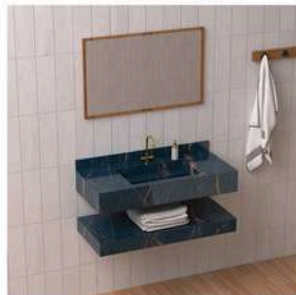

Industrial

Hotels

Offices

Shops

BASIN: 800X450X150mm
SELF: 800X450X100mm

BASIN: 1200 x 450 x 150mm (Double)
SELF: 1200 x 450 x 100mm

BASIN: 1000X450X150mm
SELF: 1000X450X100mm

BASIN: 600X450X150mm
SELF: 600X450X100mm

SHAPE: HEXAGON
PEDESTEL: 800X500X500mm

SHAPE: STEP
PEDESTEL: 800X500X500mm

PLATINUM WHITE

Surface Finishes
HIGH GLOSSY

Kitchen And
Bathroom

Interior
Design

Airport
Terminals

Spa
Centres