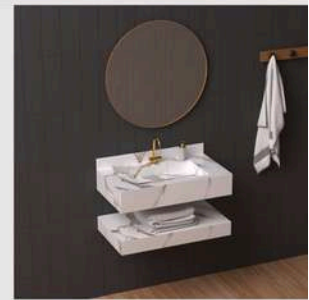

BASIN: 1200 x 450 x 150mm (Double)
SELF: 1200 x 450 x 100mm

BASIN: 600X450X150mm
SELF: 600X450X100mm

BASIN: 800X450X150mm
SELF: 800X450X100mm

FRENCH STATUARIO

Surface Finishes
GLOSSY

Kitchen And Bathroom

Interior Design

BASIN: 1000X450X150mm
SELF: 1000X450X100mm

SHAPE: HEXAGON
PEDESTEL: 800X500X500mm

SHAPE: STEP
PEDESTEL: 800X500X500mm

BASIN: 1200 x 450 x 150mm (Double)
SELF: 1200 x 450 x 100mm

BASIN: 600X450X150mm
SELF: 600X450X100mm

BASIN: 800X450X150mm
SELF: 800X450X100mm

PETAL GREY

Surface Finishes
GLOSSY

Kitchen And Bathroom

Interior Design

Airport Terminals

Spa Centres

Residential Spaces