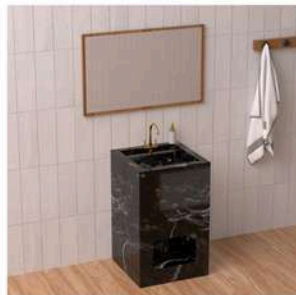

Offices

Shops

BASIN: 1000X450X150mm
SELF: 1000X450X100mm

SHAPE: HEXAGON
PEDESTEL: 800X500X500mm

SHAPE: STEP
PEDESTEL: 800X500X500mm

BASIN: 1200 x 450 x 150mm (Double)
SELF: 1200 x 450 x 100mm

BASIN: 600X450X150mm
SELF: 600X450X100mm