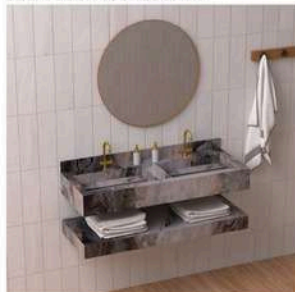

Offices

Shops

BASIN: 800X450X150mm
SELF: 800X450X100mm

BASIN: 1200 x 450 x 150mm (Double)
SELF: 1200 x 450 x 100mm

BASIN: 1000X450X150mm
SELF: 1000X450X100mm

BASIN: 600X450X150mm
SELF: 600X450X100mm

SHAPE: HEXAGON
PEDESTEL: 800X500X500mm