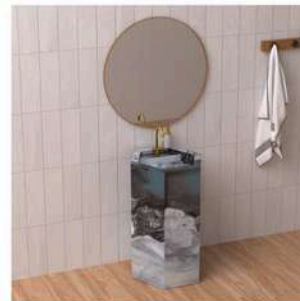

Commercial
Buildings

Industrial

Hotels

Offices

Shops

BASIN: 800X450X150mm
SELF: 800X450X100mm

BASIN: 1200 x 450 x 150mm (Double)
SELF: 1200 x 450 x 100mm

BASIN: 1000X450X150mm
SELF: 1000X450X100mm

BASIN: 600X450X150mm
SELF: 600X450X100mm

SHAPE: HEXAGON
PEDESTEL: 800X500X500mm

SHAPE: STEP
PEDESTEL: 800X500X500mm

NERO MARQUINA

Surface Finishes
HIGH GLOSSY

Kitchen And
Bathroom

Interior
Design

Airport
Terminals