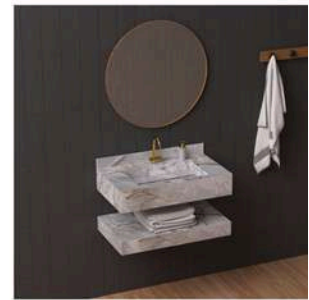

BASIN: 1200 x 450 x 150mm (Double)
SELF: 1200 x 450 x 100mm

BASIN: 800X450X150mm
SELF: 800X450X100mm