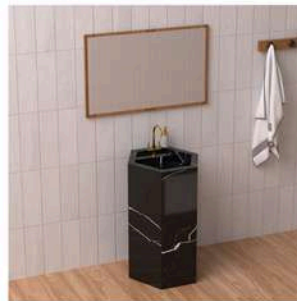

BASIN: 600X450X150mm
SELF: 600X450X100mm

SHAPE: HEXAGON
PEDESTEL: 800X500X500mm

SHAPE: STEP
PEDESTEL: 800X500X500mm

NERO MARQUINA

Surface Finishes
HIGH GLOSSY

Kitchen And
Bathroom

Interior
Design

Airport
Terminals

Spa
Centres

Residential
Spaces

Commercial
Buildings

Industrial

Hotels

Offices

Shops

BASIN: 800X450X150mm
SELF: 800X450X100mm

BASIN: 1200 x 450 x 150mm (Double)
SELF: 1200 x 450 x 100mm

BASIN: 1000X450X150mm
SELF: 1000X450X100mm

BASIN: 600X450X150mm
SELF: 600X450X100mm

SHAPE: HEXAGON
PEDESTEL: 800X500X500mm

SHAPE: STEP
PEDESTEL: 800X500X500mm