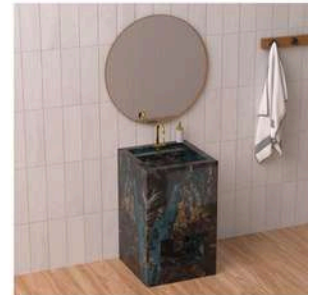

BASIN: 600X450X150mm
SELF: 600X450X100mm

BASIN: 800X450X150mm
SELF: 800X450X100mm

BASIN: 1200 x 450 x 150mm (Double)
SELF: 1200 x 450 x 100mm

SHAPE: HEXAGON
PEDESTEL: 800X500X500mm

BASIN: 1000X450X150mm
SELF: 1000X450X100mm