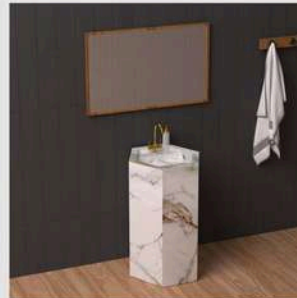

Offices

Shops

BASIN: 600X450X150mm
SELF: 600X450X100mm

BASIN: 800X450X150mm
SELF: 800X450X100mm

BASIN: 1200 x 450 x 150mm (Double)
SELF: 1200 x 450 x 100mm

SHAPE: HEXAGON
PEDESTEL: 800X500X500mm

BASIN: 1000X450X150mm
SELF: 1000X450X100mm

SHAPE: STEP
PEDESTEL: 800X500X500mm

ELEVATED LIVING

FRANK PISOS

BASIN: 800X450X150mm
SELF: 800X450X100mm

BASIN: 1200 x 450 x 150mm (Double)
SELF: 1200 x 450 x 100mm

BASIN: 1000X450X150mm
SELF: 1000X450X100mm

BASIN: 600X450X150mm
SELF: 600X450X100mm

SHAPE: HEXAGON
PEDESTEL: 800X500X500mm

SHAPE: STEP
PEDESTEL: 800X500X500mm

Surface Finishes
HIGH GLOSSY

Kitchen And
Bathroom

Interior
Design

Airport
Terminals

Spa
Centres