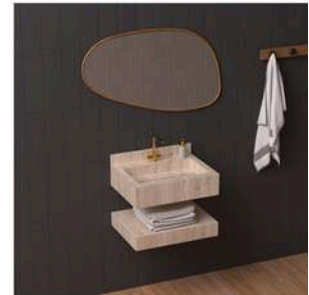

Hotels

Offices

Shops

BASIN: 1200 x 450 x 150mm (Double)
SELF: 1200 x 450 x 100mm

BASIN: 1000X450X150mm
SELF: 1000X450X100mm

SHAPE: HEXAGON
PEDESTEL: 800X500X500mm

BASIN: 800X450X150mm
SELF: 800X450X100mm

SHAPE: STEP
PEDESTEL: 800X500X500mm

Commercial
Buildings

Industrial

Hotels

Offices

Shops

BASIN: 1200 x 450 x 150mm (Double)
SELF: 1200 x 450 x 100mm

BASIN: 1000X450X150mm
SELF: 1000X450X100mm

SHAPE: HEXAGON
PEDESTEL: 800X500X500mm

BASIN: 800X450X150mm
SELF: 800X450X100mm

SHAPE: STEP
PEDESTEL: 800X500X500mm

BASIN: 600X450X150mm
SELF: 600X450X100mm

YORK WHITE

Surface Finishes
CARVING

Kitchen And
Bathroom

Interior
Design

Airport
Terminals