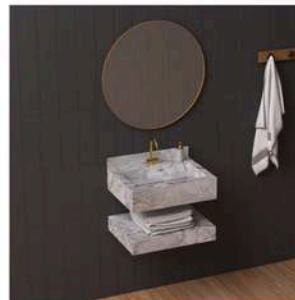

BASIN: 1200 x 450 x 150mm (Double)
SELF: 1200 x 450 x 100mm

BASIN: 600X450X150mm
SELF: 600X450X100mm