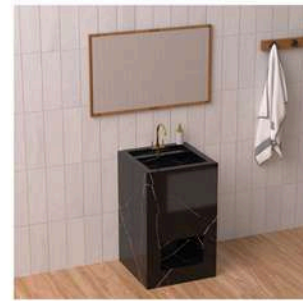

BASIN: 1200 x 450 x 150mm (Double)
SELF: 1200 x 450 x 100mm

BASIN: 1000X450X150mm
SELF: 1000X450X100mm

BASIN: 600X450X150mm
SELF: 600X450X100mm

SHAPE: HEXAGON
PEDESTEL: 800X500X500mm

SHAPE: STEP
PEDESTEL: 800X500X500mm