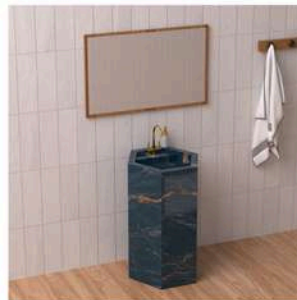

Industrial

Hotels

Offices

Shops

BASIN: 800X450X150mm
SELF: 800X450X100mm

BASIN: 1200 x 450 x 150mm (Double)
SELF: 1200 x 450 x 100mm

BASIN: 1000X450X150mm
SELF: 1000X450X100mm

BASIN: 600X450X150mm
SELF: 600X450X100mm

SHAPE: HEXAGON
PEDESTEL: 800X500X500mm

SHAPE: STEP
PEDESTEL: 800X500X500mm

PLATINUM WHITE

Surface Finishes
HIGH GLOSSY

Kitchen And
Bathroom

Interior
Design

Airport
Terminals

Spa
Centres