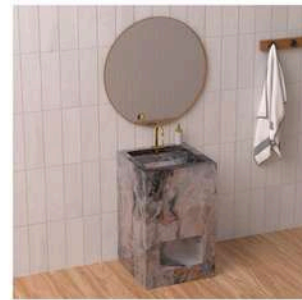

Offices

Shops

BASIN: 800X450X150mm
SELF: 800X450X100mm

BASIN: 1200 x 450 x 150mm (Double)
SELF: 1200 x 450 x 100mm

BASIN: 1000X450X150mm
SELF: 1000X450X100mm

BASIN: 600X450X150mm
SELF: 600X450X100mm

SHAPE: HEXAGON
PEDESTEL: 800X500X500mm