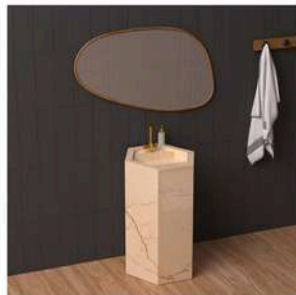

SHAPE: HEXAGON
PEDESTEL: 800X500X500mm