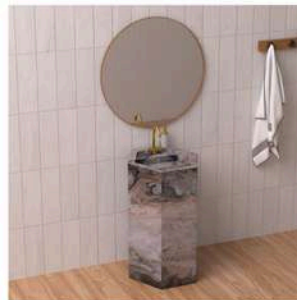

Offices

Shops

BASIN: 800X450X150mm
SELF: 800X450X100mm

BASIN: 1200 x 450 x 150mm (Double)
SELF: 1200 x 450 x 100mm

BASIN: 1000X450X150mm
SELF: 1000X450X100mm

BASIN: 600X450X150mm
SELF: 600X450X100mm

SHAPE: HEXAGON
PEDESTEL: 800X500X500mm