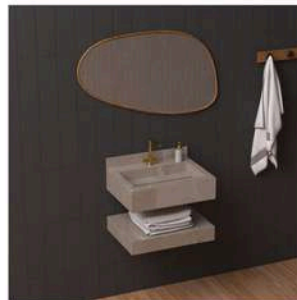

BASIN: 800X450X150mm
SELF: 800X450X100mm

SHAPE: STEP
PEDESTEL: 800X500X500mm

BASIN: 600X450X150mm
SELF: 600X450X100mm

EM BRENZO NATURAL

Surface Finishes
GLOSSY

Kitchen And
Bathroom

Interior
Design

Airport
Terminals

Spa
Centres

Residential
Spaces

Commercial
Buildings

Industrial

Offices

Shops

BASIN: 1000X450X150mm
SELF: 1000X450X100mm

SHAPE: HEXAGON
PEDESTEL: 800X500X500mm

SHAPE: STEP
PEDESTEL: 800X500X500mm

BASIN: 1200 x 450 x 150mm (Double)
SELF: 1200 x 450 x 100mm

BASIN: 600X450X150mm
SELF: 600X450X100mm

BASIN: 800X450X150mm
SELF: 800X450X100mm

EM CASTLE CROWN

Surface Finishes
GLOSSY