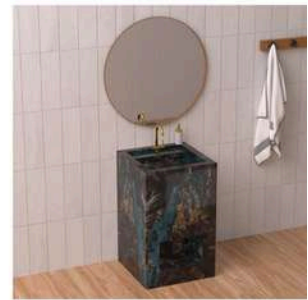

Commercial
Buildings

Industrial

Hotels

Offices

Shops

BASIN: 600X450X150mm
SELF: 600X450X100mm

BASIN: 800X450X150mm
SELF: 800X450X100mm

BASIN: 1200 x 450 x 150mm (Double)
SELF: 1200 x 450 x 100mm

SHAPE: HEXAGON
PEDESTEL: 800X500X500mm

BASIN: 1000X450X150mm
SELF: 1000X450X100mm

SHAPE: STEP
PEDESTEL: 800X500X500mm

DAVIS AQUA

Surface Finishes
HIGH GLOSSY

Kitchen And
Bathroom

Interior
Design

Airport
Terminals