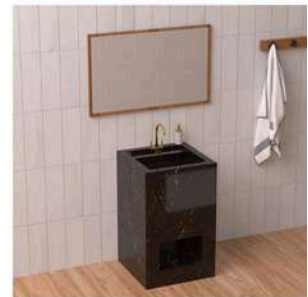

Industrial

Hotels

Offices

Shops

BASIN: 600X450X150mm
SELF: 600X450X100mm

BASIN: 800X450X150mm
SELF: 800X450X100mm

BASIN: 1200 x 450 x 150mm (Double)
SELF: 1200 x 450 x 100mm

SHAPE: HEXAGON
PEDESTEL: 800X500X500mm

BASIN: 1000X450X150mm
SELF: 1000X450X100mm

SHAPE: STEP
PEDESTEL: 800X500X500mm

ERA BROWN

BASIN: 600X450X150mm
SELF: 600X450X100mm

BASIN: 800X450X150mm
SELF: 800X450X100mm

BASIN: 1200 x 450 x 150mm (Double)
SELF: 1200 x 450 x 100mm

SHAPE: HEXAGON
PEDESTEL: 800X500X500mm

BASIN: 1000X450X150mm
SELF: 1000X450X100mm

SHAPE: STEP
PEDESTEL: 800X500X500mm

Surface Finishes
HIGH GLOSSY

Kitchen And
Bathroom

Interior
Design

Airport
Terminals

Spa
Centres