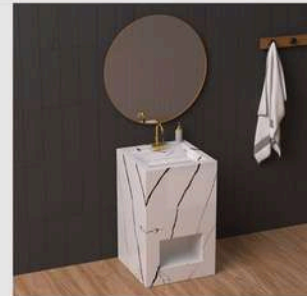

SHAPE: HEXAGON
PEDESTEL: 800X500X500mm

SHAPE: STEP
PEDESTEL: 800X500X500mm

PLATINUM WHITE

Surface Finishes
HIGH GLOSSY

Kitchen And
Bathroom

Interior
Design

Airport
Terminals

Spa
Centres

Residential
Spaces

Commercial
Buildings

Industrial

Hotels

Offices

Shops

BASIN: 800X450X150mm
SELF: 800X450X100mm

BASIN: 1200 x 450 x 150mm (Double)
SELF: 1200 x 450 x 100mm

BASIN: 1000X450X150mm
SELF: 1000X450X100mm

BASIN: 600X450X150mm
SELF: 600X450X100mm

SHAPE: HEXAGON
PEDESTEL: 800X500X500mm

SHAPE: STEP
PEDESTEL: 800X500X500mm

SAINT LAURENT

Surface Finishes
HIGH GLOSSY

Kitchen And Bathroom