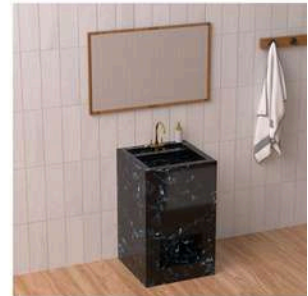

BASIN: 800X450X150mm
SELF: 800X450X100mm

BASIN: 1200 x 450 x 150mm (Double)
SELF: 1200 x 450 x 100mm

SHAPE: HEXAGON
PEDESTEL: 800X500X500mm

BASIN: 1000X450X150mm
SELF: 1000X450X100mm

SHAPE: STEP
PEDESTEL: 800X500X500mm

Industrial

Hotels

Offices

Shops

BASIN: 600X450X150mm
SELF: 600X450X100mm

BASIN: 800X450X150mm
SELF: 800X450X100mm

BASIN: 1200 x 450 x 150mm (Double)
SELF: 1200 x 450 x 100mm

SHAPE: HEXAGON
PEDESTEL: 800X500X500mm