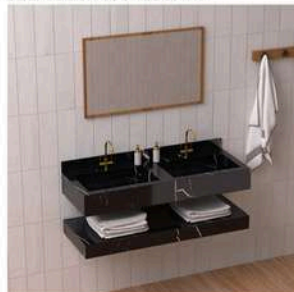

BASIN: 600X450X150mm
SELF: 600X450X100mm

SHAPE: HEXAGON
PEDESTEL: 800X500X500mm

SHAPE: STEP
PEDESTEL: 800X500X500mm

NERO MARQUINA

Surface Finishes
HIGH GLOSSY

Kitchen And
Bathroom

Interior
Design

Airport
Terminals

Spa
Centres

Residential
Spaces

Commercial
Buildings

Industrial

Hotels

Offices

Shops

BASIN: 800X450X150mm
SELF: 800X450X100mm

BASIN: 1200 x 450 x 150mm (Double)
SELF: 1200 x 450 x 100mm

BASIN: 1000X450X150mm
SELF: 1000X450X100mm

BASIN: 600X450X150mm
SELF: 600X450X100mm

SHAPE: HEXAGON
PEDESTEL: 800X500X500mm

SHAPE: STEP
PEDESTEL: 800X500X500mm