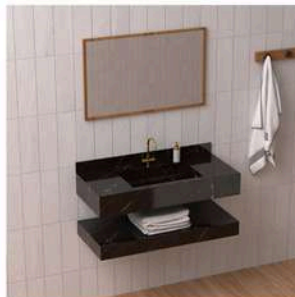

Industrial

Hotels

Offices

Shops

BASIN: 600X450X150mm
SELF: 600X450X100mm

BASIN: 800X450X150mm
SELF: 800X450X100mm

BASIN: 1200 x 450 x 150mm (Double)
SELF: 1200 x 450 x 100mm

SHAPE: HEXAGON
PEDESTEL: 800X500X500mm

BASIN: 1000X450X150mm
SELF: 1000X450X100mm

SHAPE: STEP
PEDESTEL: 800X500X500mm

ERA BROWN

BASIN: 600X450X150mm
SELF: 600X450X100mm

BASIN: 800X450X150mm
SELF: 800X450X100mm

BASIN: 1200 x 450 x 150mm (Double)
SELF: 1200 x 450 x 100mm

SHAPE: HEXAGON
PEDESTEL: 800X500X500mm

BASIN: 1000X450X150mm
SELF: 1000X450X100mm

SHAPE: STEP
PEDESTEL: 800X500X500mm

Surface Finishes
HIGH GLOSSY

Kitchen And
Bathroom

Interior
Design

Airport
Terminals

Spa
Centres