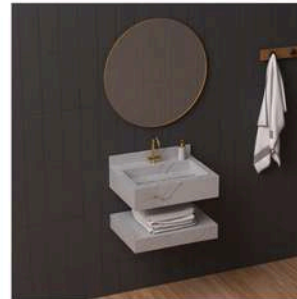

Offices

Shops

BASIN: 1000X450X150mm
SELF: 1000X450X100mm

SHAPE: HEXAGON
PEDESTEL: 800X500X500mm

SHAPE: STEP
PEDESTEL: 800X500X500mm

BASIN: 1200 x 450 x 150mm (Double)
SELF: 1200 x 450 x 100mm

BASIN: 600X450X150mm
SELF: 600X450X100mm

BASIN: 800X450X150mm
SELF: 800X450X100mm

EM LYRIS GRISS

BASIN: 1000X450X150mm
SELF: 1000X450X100mm

SHAPE: HEXAGON
PEDESTEL: 800X500X500mm

SHAPE: STEP
PEDESTEL: 800X500X500mm

BASIN: 1200 x 450 x 150mm (Double)
SELF: 1200 x 450 x 100mm