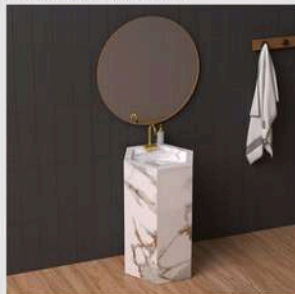

BASIN: 1200 x 450 x 150mm (Double)
SELF: 1200 x 450 x 100mm

BASIN: 600X450X150mm
SELF: 600X450X100mm

BASIN: 800X450X150mm
SELF: 800X450X100mm

FRENCH STATUARIO

Surface Finishes
GLOSSY

Kitchen And Bathroom

Interior Design

Airport Terminals

Spa Centres

Residential Spaces

Commercial Buildings

Industrial

Hotels

Offices

Shops

BASIN: 1000X450X150mm
SELF: 1000X450X100mm

SHAPE: HEXAGON
PEDESTEL: 800X500X500mm

SHAPE: STEP
PEDESTEL: 800X500X500mm

BASIN: 1200 x 450 x 150mm (Double)
SELF: 1200 x 450 x 100mm

BASIN: 600X450X150mm
SELF: 600X450X100mm