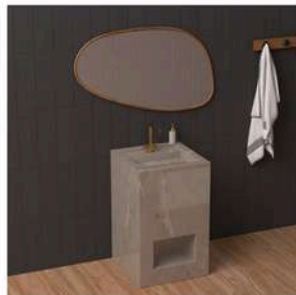

Commercial
Buildings

Industrial

Hotels

Offices

Shops

BASIN: 1200 x 450 x 150mm (Double)
SELF: 1200 x 450 x 100mm

BASIN: 1000X450X150mm
SELF: 1000X450X100mm

SHAPE: HEXAGON
PEDESTEL: 800X500X500mm

BASIN: 800X450X150mm
SELF: 800X450X100mm

SHAPE: STEP
PEDESTEL: 800X500X500mm

BASIN: 600X450X150mm
SELF: 600X450X100mm

EM BRENZO NATURAL

Surface Finishes
GLOSSY

Kitchen And
Bathroom

Interior
Design

Airport
Terminals

Spa
Centres

Residential
Spaces

Commercial
Buildings

Industrial

Offices

Shops

BASIN: 1000X450X150mm
SELF: 1000X450X100mm

SHAPE: HEXAGON
PEDESTEL: 800X500X500mm

SHAPE: STEP
PEDESTEL: 800X500X500mm

BASIN: 1200 x 450 x 150mm (Double)
SELF: 1200 x 450 x 100mm

BASIN: 600X450X150mm
SELF: 600X450X100mm

BASIN: 800X450X150mm
SELF: 800X450X100mm

EM CASTLE CROWN

Surface Finishes
GLOSSY