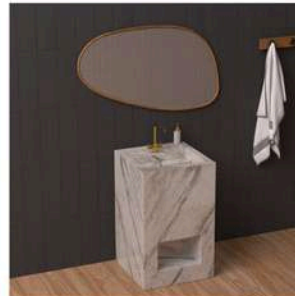

BASIN: 800X450X150mm
SELF: 800X450X100mm

BANGO GREY

Surface Finishes
CARVING

Kitchen And
Bathroom

Interior
Design

Airport
Terminals

Spa
Centres

Residential
Spaces

Commercial
Buildings

Industry

Hotels

Offices

Shops

BASIN: 1200 x 450 x 150mm (Double)
SELF: 1200 x 450 x 100mm

BASIN: 1000X450X150mm
SELF: 1000X450X100mm

SHAPE: HEXAGON
PEDESTEL: 800X500X500mm

BASIN: 800X450X150mm
SELF: 800X450X100mm

SHAPE: STEP
PEDESTEL: 800X500X500mm

BASIN: 600X450X150mm
SELF: 600X450X100mm

CARPEDIEM CREMA

Surface Finishes
CARVING

Kitchen And
Bathroom

Interior
Design

Airport
Terminals