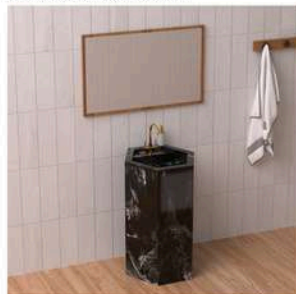

Kitchen And
Bathroom

Interior
Design

Airport
Terminals

Spa
Centres

Residential
Spaces

Commercial
Buildings

Industrial

Hotels

Offices

Shops

BASIN: 1000X450X150mm
SELF: 1000X450X100mm

SHAPE: HEXAGON
PEDESTEL: 800X500X500mm

SHAPE: STEP
PEDESTEL: 800X500X500mm

BASIN: 1200 x 450 x 150mm (Double)
SELF: 1200 x 450 x 100mm

BASIN: 600X450X150mm
SELF: 600X450X100mm