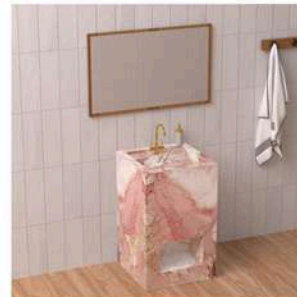

BASIN: 800X450X150mm
SELF: 800X450X100mm