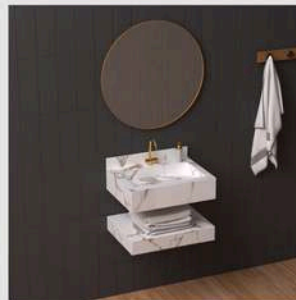

BASIN: 1000X450X150mm
SELF: 1000X450X100mm

SHAPE: HEXAGON
PEDESTEL: 800X500X500mm

SHAPE: STEP
PEDESTEL: 800X500X500mm

BASIN: 1200 x 450 x 150mm (Double)
SELF: 1200 x 450 x 100mm

BASIN: 600X450X150mm
SELF: 600X450X100mm

BASIN: 800X450X150mm
SELF: 800X450X100mm

PETAL GREY

Surface Finishes
GLOSSY

Kitchen And Bathroom

Interior Design

Airport Terminals

Spa Centres

Residential Spaces