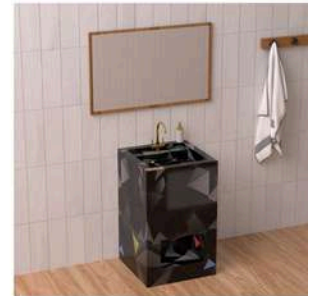

Industrial

Hotels

Offices

Shops

BASIN: 600X450X150mm
SELF: 600X450X100mm

BASIN: 800X450X150mm
SELF: 800X450X100mm

BASIN: 1200 x 450 x 150mm (Double)
SELF: 1200 x 450 x 100mm

SHAPE: HEXAGON
PEDESTEL: 800X500X500mm

BASIN: 1000X450X150mm
SELF: 1000X450X100mm

SHAPE: STEP
PEDESTEL: 800X500X500mm

ERA BROWN

BASIN: 600X450X150mm
SELF: 600X450X100mm

BASIN: 800X450X150mm
SELF: 800X450X100mm

BASIN: 1200 x 450 x 150mm (Double)
SELF: 1200 x 450 x 100mm