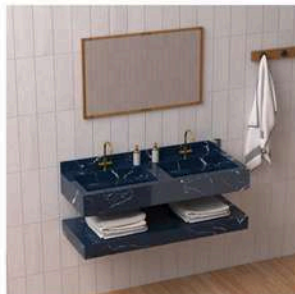

Commercial
Buildings

Industrial

Hotels

Offices

Shops

BASIN: 600X450X150mm
SELF: 600X450X100mm

BASIN: 800X450X150mm
SELF: 800X450X100mm

BASIN: 1200 x 450 x 150mm (Double)
SELF: 1200 x 450 x 100mm

SHAPE: HEXAGON
PEDESTEL: 800X500X500mm

BASIN: 1000X450X150mm
SELF: 1000X450X100mm

SHAPE: STEP
PEDESTEL: 800X500X500mm

DAVIS AQUA

Surface Finishes
HIGH GLOSSY

Kitchen And
Bathroom

Interior
Design

Airport
Terminals