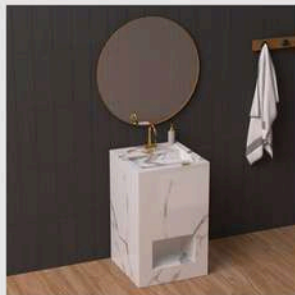

BASIN: 1200 x 450 x 150mm (Double)
SELF: 1200 x 450 x 100mm

BASIN: 600X450X150mm
SELF: 600X450X100mm

BASIN: 800X450X150mm
SELF: 800X450X100mm

FRENCH STATUARIO

Surface Finishes
GLOSSY

Kitchen And Bathroom

Interior Design

Airport Terminals

Spa Centres

Residential Spaces

Commercial Buildings

Industrial

Hotels

Offices

Shops

BASIN: 1000X450X150mm
SELF: 1000X450X100mm

SHAPE: HEXAGON
PEDESTEL: 800X500X500mm

SHAPE: STEP
PEDESTEL: 800X500X500mm

BASIN: 1200 x 450 x 150mm (Double)
SELF: 1200 x 450 x 100mm

BASIN: 600X450X150mm
SELF: 600X450X100mm