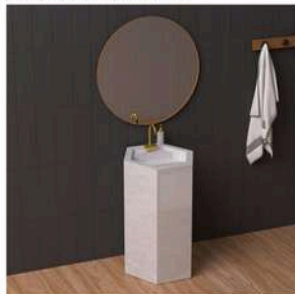

Airport
Terminals

Spa
Centres

Residential
Spaces

Commercial
Buildings

Industrial

Hotels

Offices

Shops

BASIN: 1000X450X150mm
SELF: 1000X450X100mm

SHAPE: HEXAGON
PEDESTEL: 800X500X500mm

SHAPE: STEP
PEDESTEL: 800X500X500mm

BASIN: 1200 x 450 x 150mm (Double)
SELF: 1200 x 450 x 100mm

BASIN: 600X450X150mm
SELF: 600X450X100mm