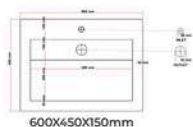

Customizable Designs & Finishes

BASIN SIZE:**SELF SIZE**

FRONT VIEW

SIDE VIEW

BACK VIEW

BASIN SIZE:**600X450X150mm****600X450X100mm****800X450X150mm****800X450X100mm****1000X450X150mm****1000X450X100mm****1200 x 450 x 150mm (Double)****1200 x 450 x 100mm****1200 x 450 x 150mm (Single)****1200 x 450 x 100mm****PEDESTEL SIZE****800X500X500mm****HEXAGON SIZE:****800X500X500mm**