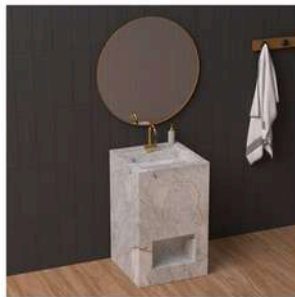

Commercial Buildings

Industrial

Hotels

Offices

Shops

BASIN: 1000X450X150mm
SELF: 1000X450X100mm

SHAPE: HEXAGON
PEDESTEL: 800X500X500mm

SHAPE: STEP
PEDESTEL: 800X500X500mm

BASIN: 1200 x 450 x 150mm (Double)
SELF: 1200 x 450 x 100mm

BASIN: 600X450X150mm
SELF: 600X450X100mm

BASIN: 800X450X150mm
SELF: 800X450X100mm

FRENCH STATUARIO

Surface Finishes
GLOSSY

Kitchen And Bathroom

Interior Design