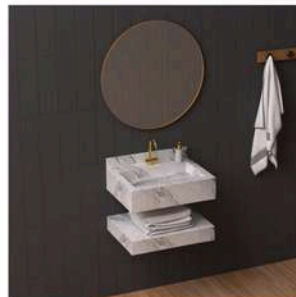

Commercial Buildings

Industrial

Hotels

Offices

Shops

BASIN: 1000X450X150mm
SELF: 1000X450X100mm

SHAPE: HEXAGON
PEDESTEL: 800X500X500mm

SHAPE: STEP
PEDESTEL: 800X500X500mm

BASIN: 1200 x 450 x 150mm (Double)
SELF: 1200 x 450 x 100mm

BASIN: 600X450X150mm
SELF: 600X450X100mm

BASIN: 800X450X150mm
SELF: 800X450X100mm

FRENCH STATUARIO

Surface Finishes
GLOSSY

Kitchen And Bathroom

Interior Design